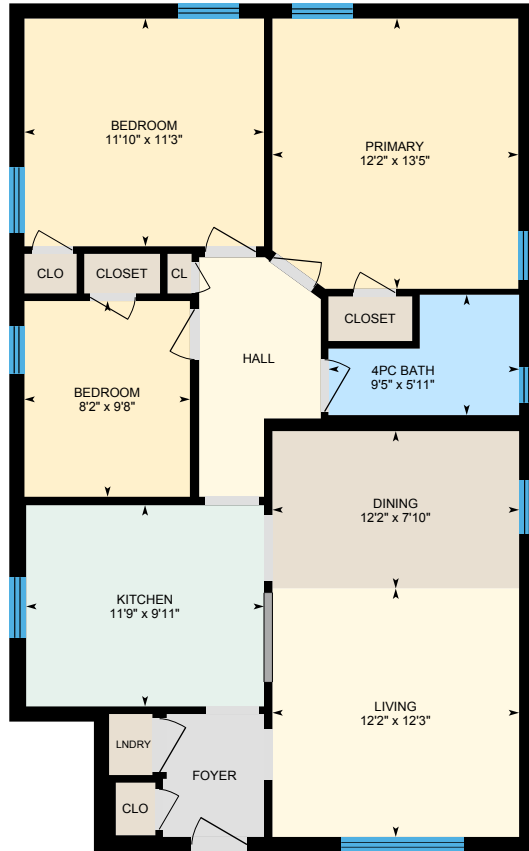

17 Prestwick Ave, St. Catharines, ON

Main Building: Total Exterior Area Above Grade 1062.00 sq ft

Main Floor
Exterior Area 1062.00 sq ft

Basement (Below Grade)
Exterior Area 112.82 sq ft