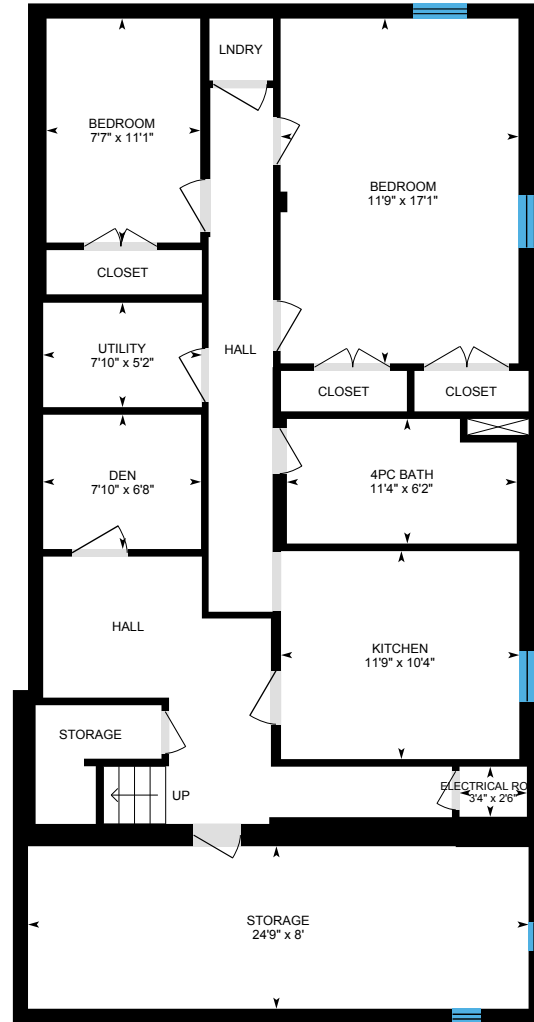

17 Prestwick Ave, St. Catharines, ON

Main Building: Total Exterior Area Above Grade 1062.00 sq ft

Main Floor
Exterior Area 1062.00 sq ft

Basement (Below Grade)
Exterior Area 112.82 sq ft