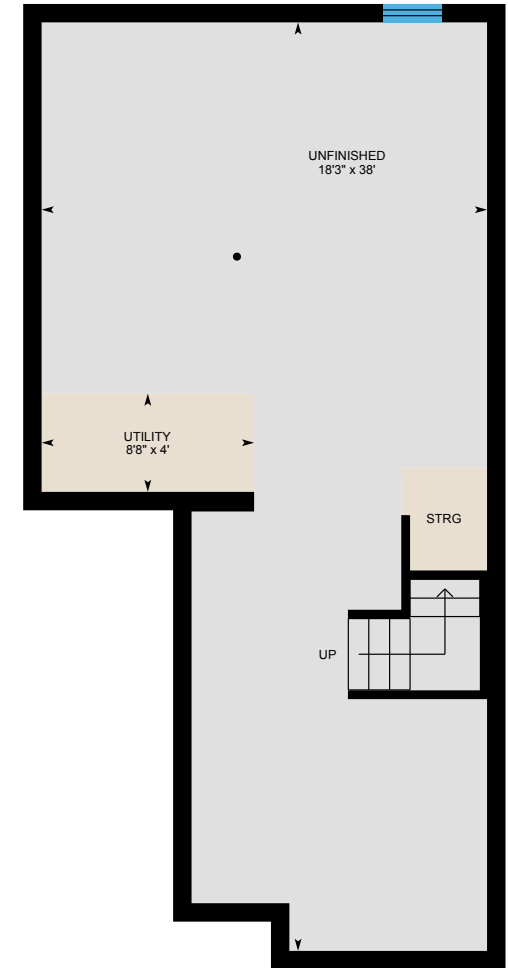

# 18-7 Atessa Dr, Hamilton, ON

Main Building: Total Exterior Area Above Grade 1430.56 sq ft

**Main Floor**  
Exterior Area 644.28 sq ft

**2nd Floor**  
Exterior Area 786.28 sq ft

**Basement (Below Grade)**  
Exterior Area 654.83 sq ft