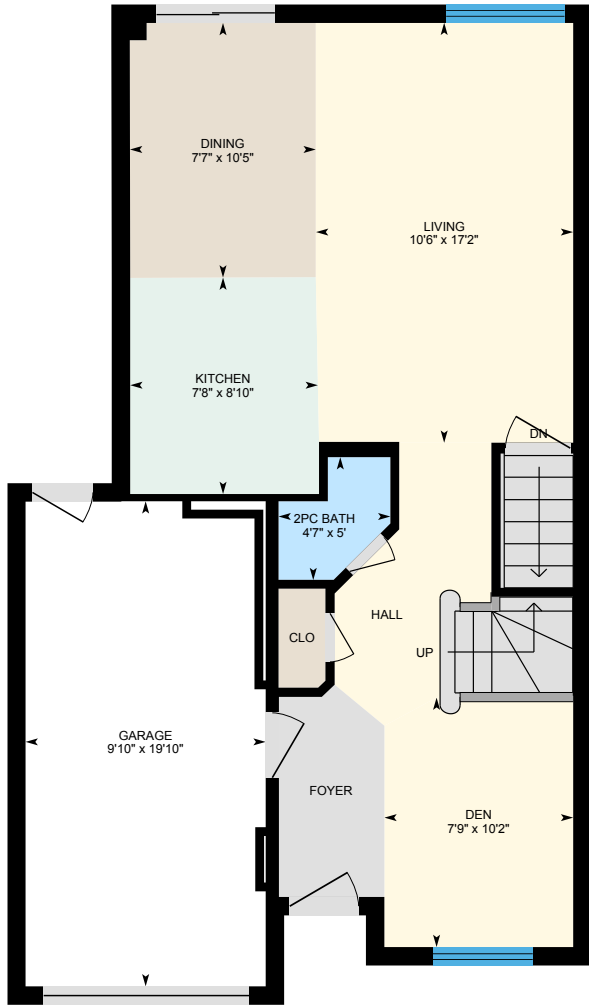

# 18-7 Atessa Dr, Hamilton, ON

Main Building: Total Exterior Area Above Grade 1430.56 sq ft

**Main Floor**  
Exterior Area 644.28 sq ft

**2nd Floor**  
Exterior Area 786.28 sq ft

**Basement (Below Grade)**  
Exterior Area 654.83 sq ft