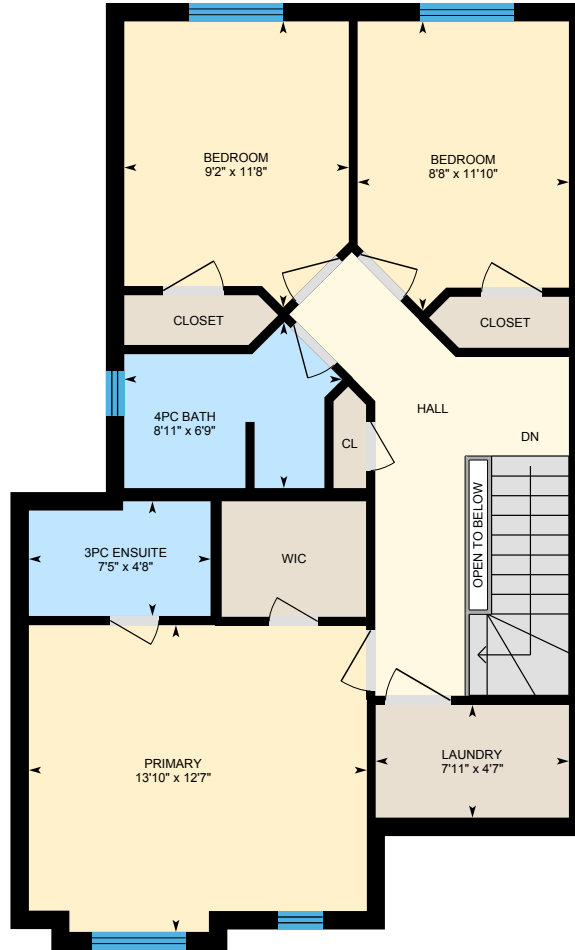

# 18-7 Atessa Dr, Hamilton, ON

Main Building: Total Exterior Area Above Grade 1430.56 sq ft

**Main Floor**  
Exterior Area 644.28 sq ft

**2nd Floor**  
Exterior Area 786.28 sq ft

**Basement (Below Grade)**  
Exterior Area 654.83 sq ft